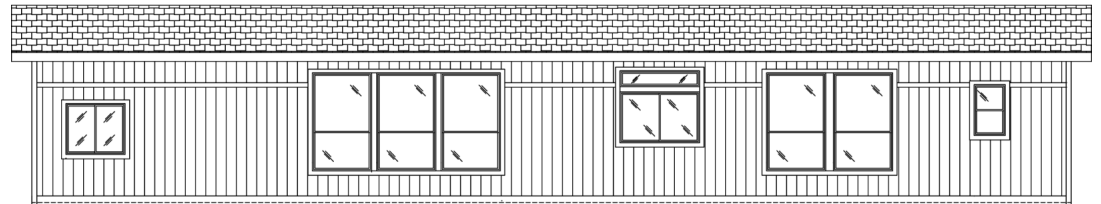

EMAIL US

01 FLOOR PLAN

1,792 SQ FT · 27' x 68'

OPT. STORAGE I.P.O. 1/2 BATH

OPT. 48x72 SHOWER

02 FRONT ELEVATION

FRONT SIDEWALL

REAR SIDEWALL

FRONT ENDWALL

REAR ENDWALL