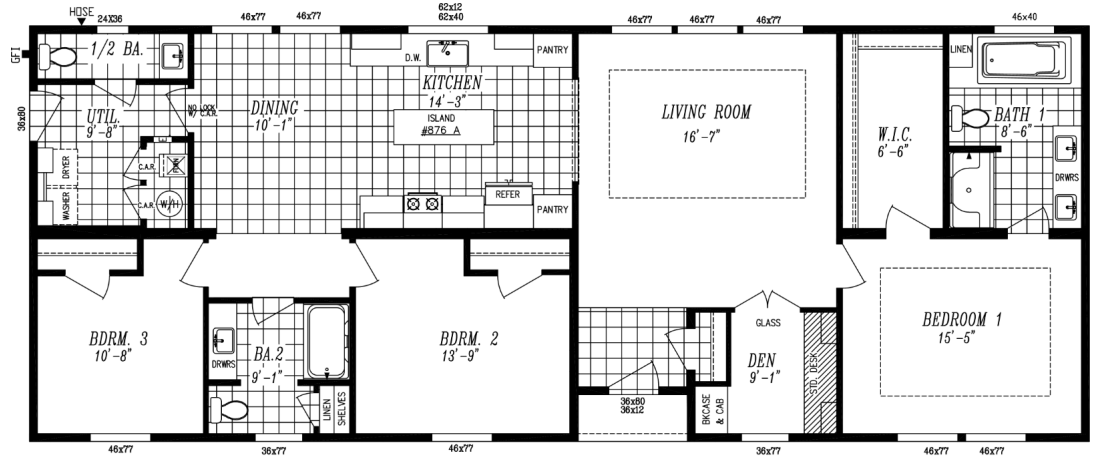

THE MAJESTIC SERIES

The Majestic

9602

27' x 68'

DIMENSIONS

1,792 sf

LIVING SPACE

3

EMAIL US

01 FLOOR PLAN

1,792 SQ FT · 27' x 68'

OPT. STORAGE I.P.O. 1/2 BATH

OPT. 48x72 SHOWER

02 FRONT ELEVATION

FRONT SIDEWALL

REAR SIDEWALL

# The Majestic 9602

3 Bedrooms | 2 Bathrooms | 1,792 sq ft

## DELUXE PRIMARY BATH

- ✓ 60" Walk In Shower with Frameless Door
- ✓ Linen Storage
- ✓ Dual Rectangular Sinks
- ✓ 6' Rectangular Soaking Tub