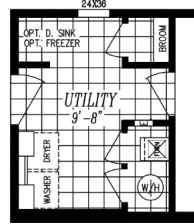

THE MAJESTIC SERIES

The Majestic

9602

27' x 68'

DIMENSIONS

1,792 sf

LIVING SPACE

3

EMAIL US

01 FLOOR PLAN

1,792 SQ FT · 27' x 68'

OPT. STORAGE I.P.O. 1/2 BATH

OPT. 48x72 SHOWER

02 FRONT ELEVATION

FRONT SIDEWALL

REAR SIDEWALL