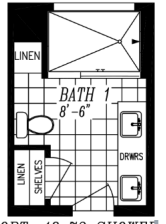

THE MAJESTIC SERIES

The Majestic

9602

27' x 68'

DIMENSIONS

1,792 sf

LIVING SPACE

3

BEDROOMS

2

BATHROOMS

OVERVIEW

Large Double Wide

Heritage Home Center

(425) 353-5464

or Request Firm Quote

EMAIL US

01 FLOOR PLAN

1,792 SQ FT · 27' x 68'

OPT. STORAGE I.P.O. 1/2 BATH

OPT. 48x72 SHOWER

02 FRONT ELEVATION

FRONT SIDEWALL

REAR SIDEWALL

## DELUXE PRIMARY BATH

- ✓ 60" Walk In Shower with Frameless Door
- ✓ Linen Storage
- ✓ Dual Rectangular Sinks
- ✓ 6' Rectangular Soaking Tub